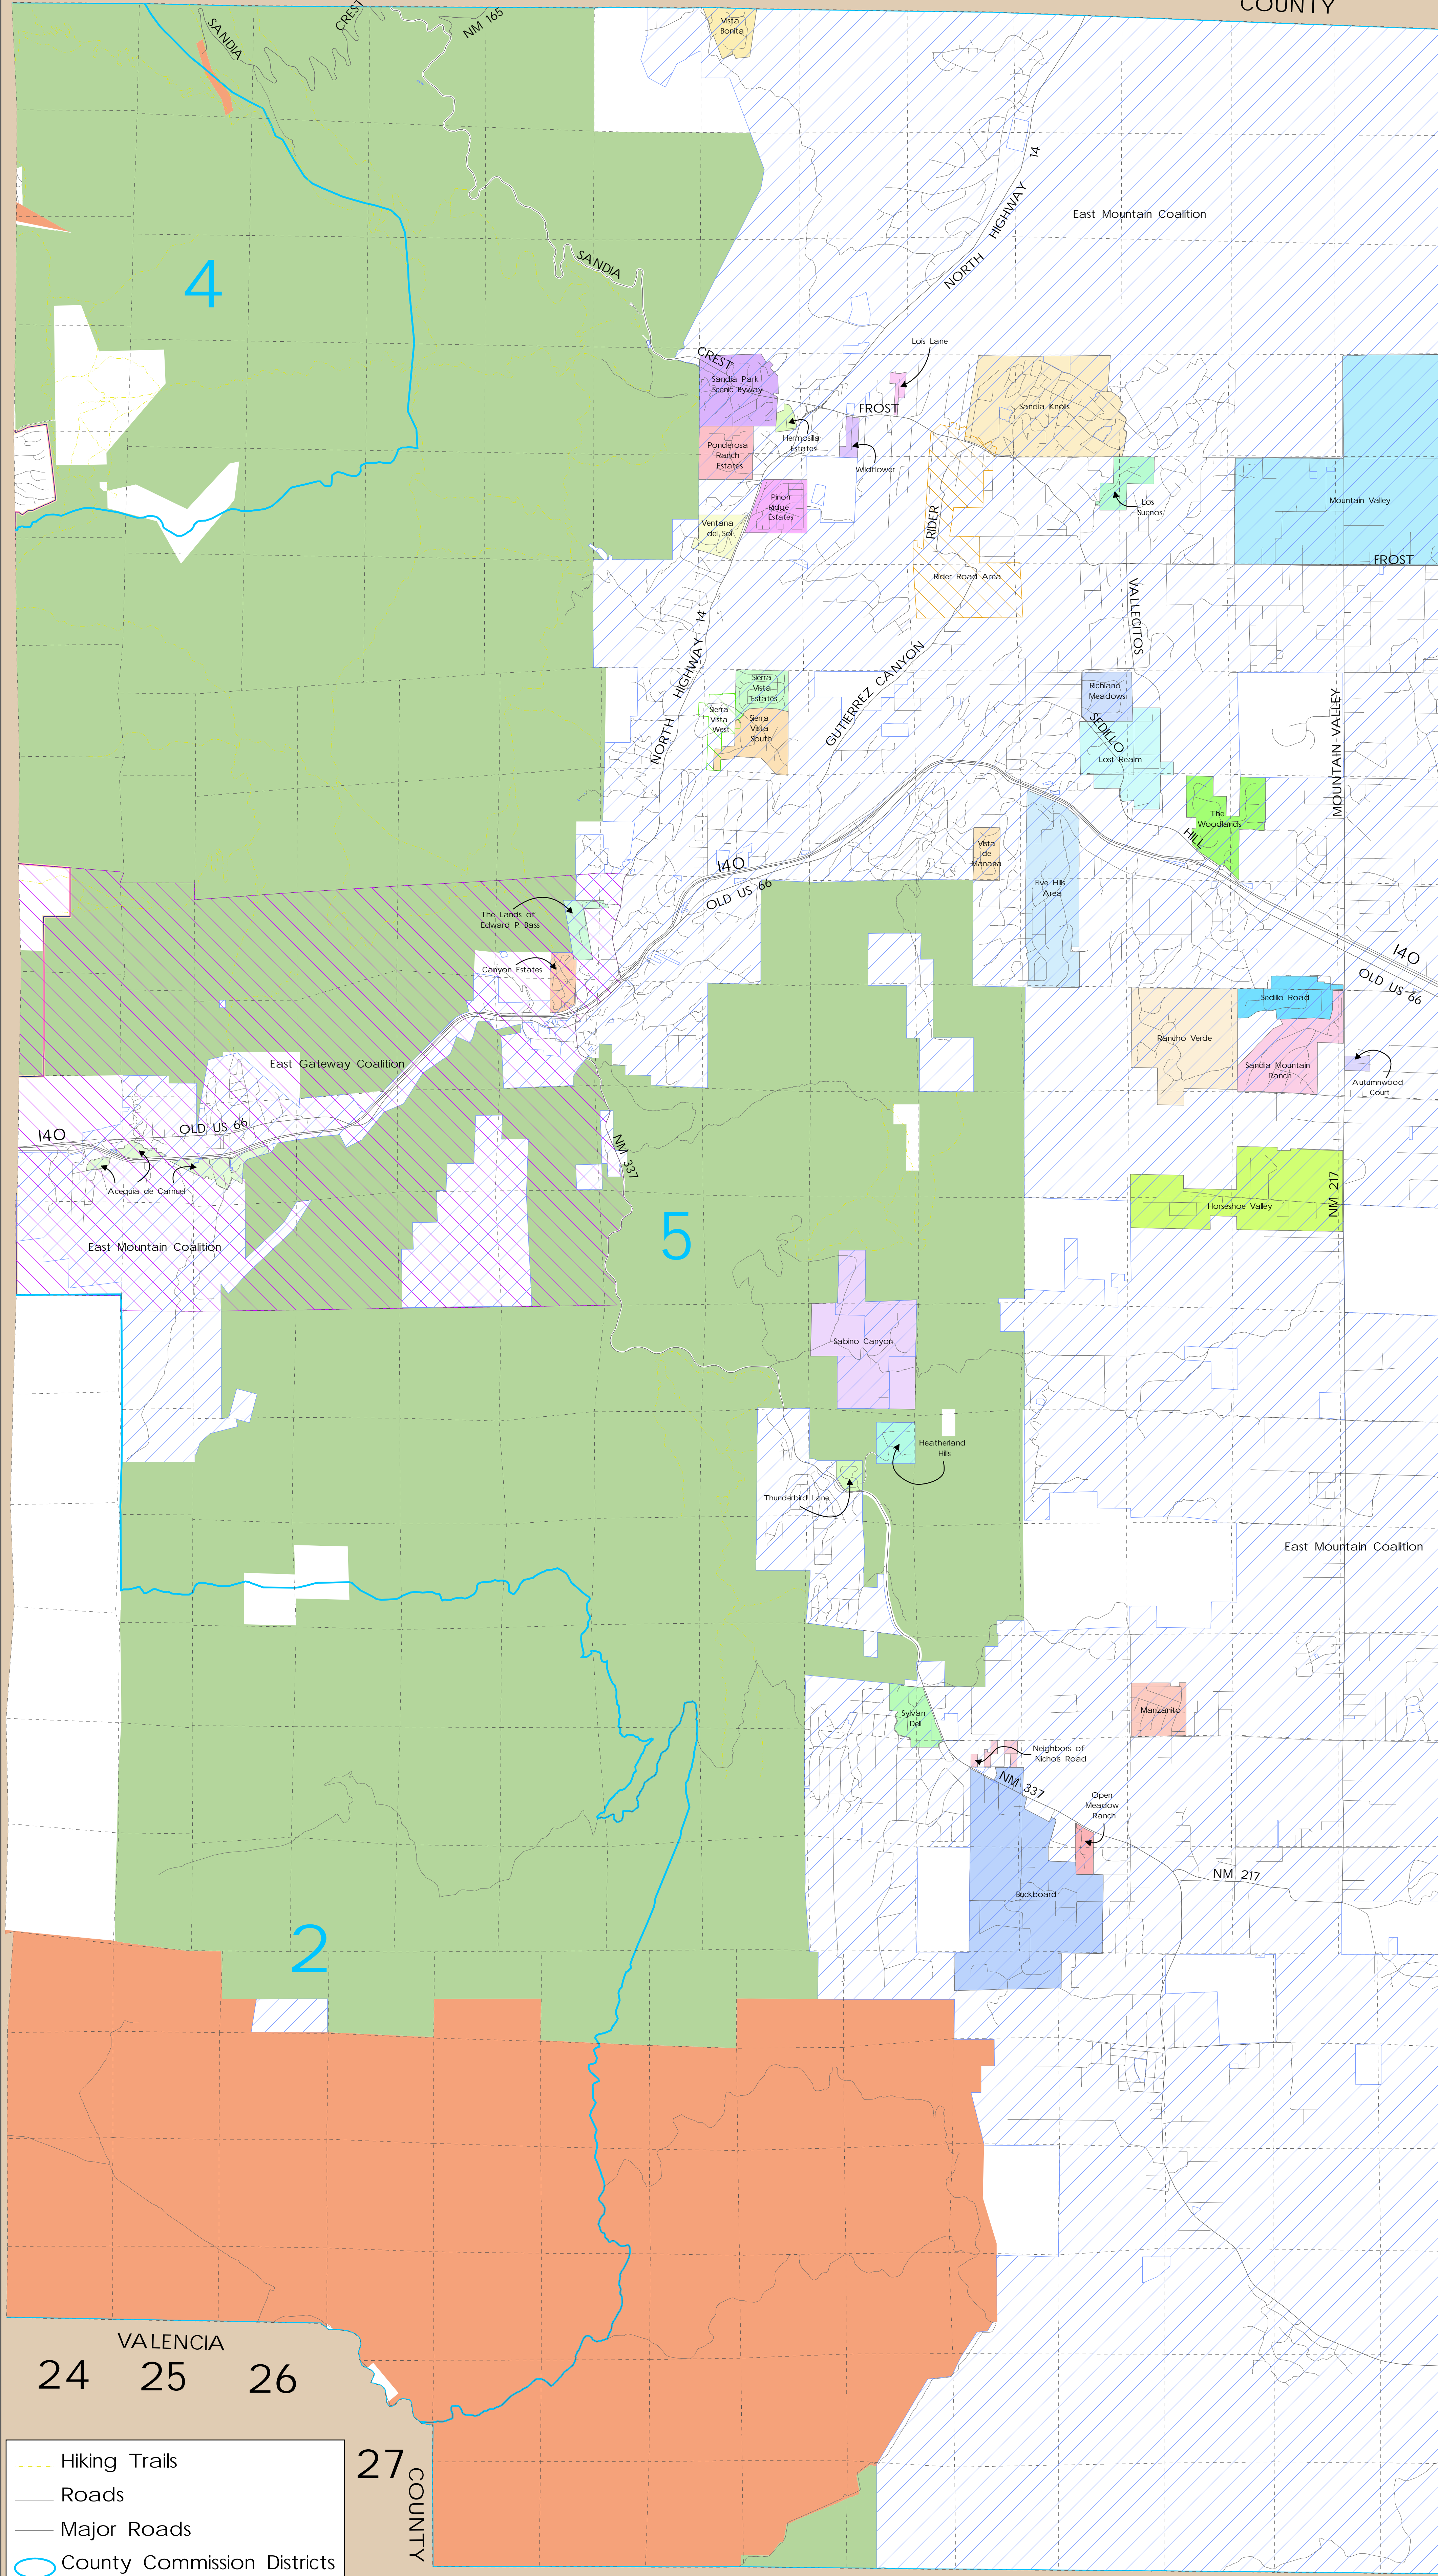

24 25 26 27 28 29 30 31 32 33 34 35 36  
 SANDOVAL COUNTY

# Bernalillo County East Mountain Neighborhood Associations

A  
 B  
 C  
 D  
 E  
 F  
 G  
 H  
 J  
 K  
 L  
 M  
 N  
 P  
 Q  
 R  
 S  
 T  
 U  
 V  
 W  
 X  
 Y  
 Z

	Acequia de Carnuel		Richland Meadows
	Autumnwood Court		Rider Road Area
	Buckboard		Sabino Canyon
	Canyon Estates		Sandia Knolls
	East Gateway Coalition		Sandia Mountain Ranch
	East Mountain Coalition		Sandia Park Scenic Byway
	Five Hills Area		Sedillo Road
	Heatherland Hills		Sierra Vista Estates
	Hermosilla Estates		Sierra Vista South
	Horseshoe Valley		Sierra Vista West
	Lois Lane		Sundance Mountain Ranches
	Los Suenos		Sylvan Dell
	Lost Realm		The Lands of Edward P. Bass
	Manzanito		The Woodlands
	Mountain Valley		Thunderbird Lane
	Neighbors of Nichols Road		Ventana del Sol
	Open Meadow Ranch		Vista Bonita
	Pinon Ridge Estates		Vista de Mañana
	Ponderosa Ranch Estates		Wildflower
	Rancho Verde		

2

25 October 2008  
 Public Works Division  
 GIS Program

This information is for reference only. Bernalillo County assumes no liability for errors associated with the use of these data. Users are solely responsible for confirming data accuracy when necessary. Source data from Bernalillo County and the City of Albuquerque. For current information visit [www.berncov.gov](http://www.berncov.gov).

	Hiking Trails
	Roads
	Major Roads
	County Commission Districts
	City of Albuquerque
	Cibola National Forest
	Tribal Lands

24 25 26  
 VALENCIA COUNTY

28 29 30 31 32 33 34 35 36 37 38 39 40 41 42  
 TORRANCE COUNTY