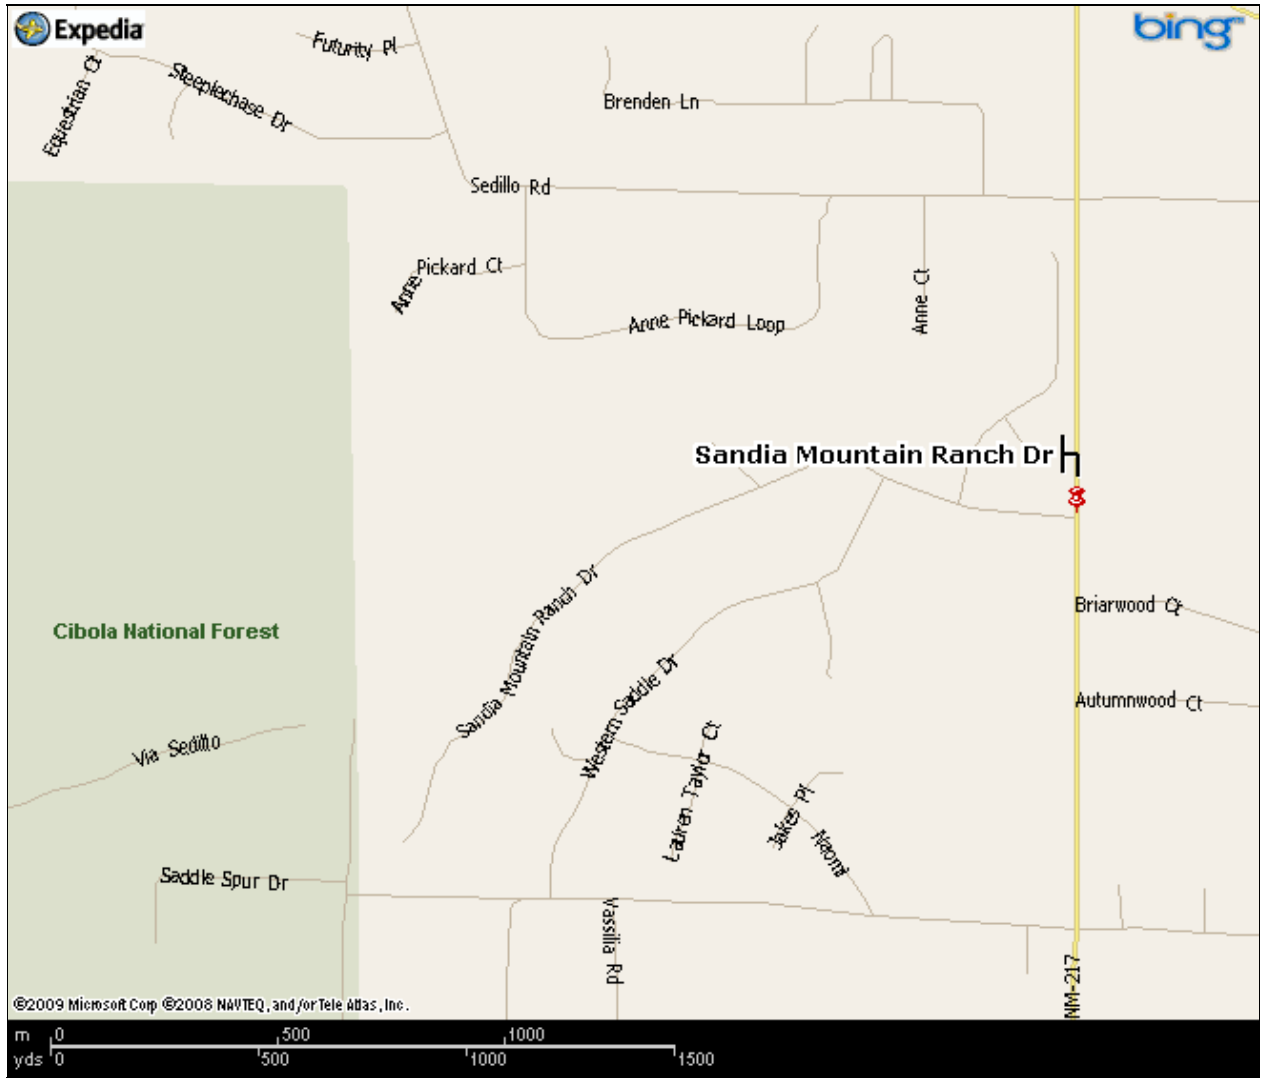

Sandia Mountain Ranch

Sandia Mountain Ranch
Neighborhood Association
SMRNA
c/o 33 Western Trail Drive
Tijeras, NM 87059

SMR DIRECTIONS AND STREET LEVEL MAP

Directions to Sandia Mountain Ranch:

Take I-40 EAST and take EXIT 181-Sedillo;
At Off-Ramp Stop Sign,
Turn LEFT (EAST) onto HISTORIC ROUTE 66 / NM-333 towards EDGEWOOD.
Continue 1.6 miles to NM 217;
Turn RIGHT (SOUTH) onto NM-217;
Continue 0.8 miles to SANDIA MOUNTAIN RANCH DRIVE.

You have now reached the main entrance of SANDIA MOUNTAIN RANCH.

For detailed address information for SMR, go to the Plat-Maps by click here.

Click here for the current weather forecast for Tijeras. ∞

Zoom In

Zoom Out

Street Level Map

Zoom In

Zoom Out

If you need help with directions to SMR, please contact the Webmaster at Webmaster@SMRNA.org, or by using the contact form.

The Above Text Last Changed on: September 01, 2012 - 18:09 GMT