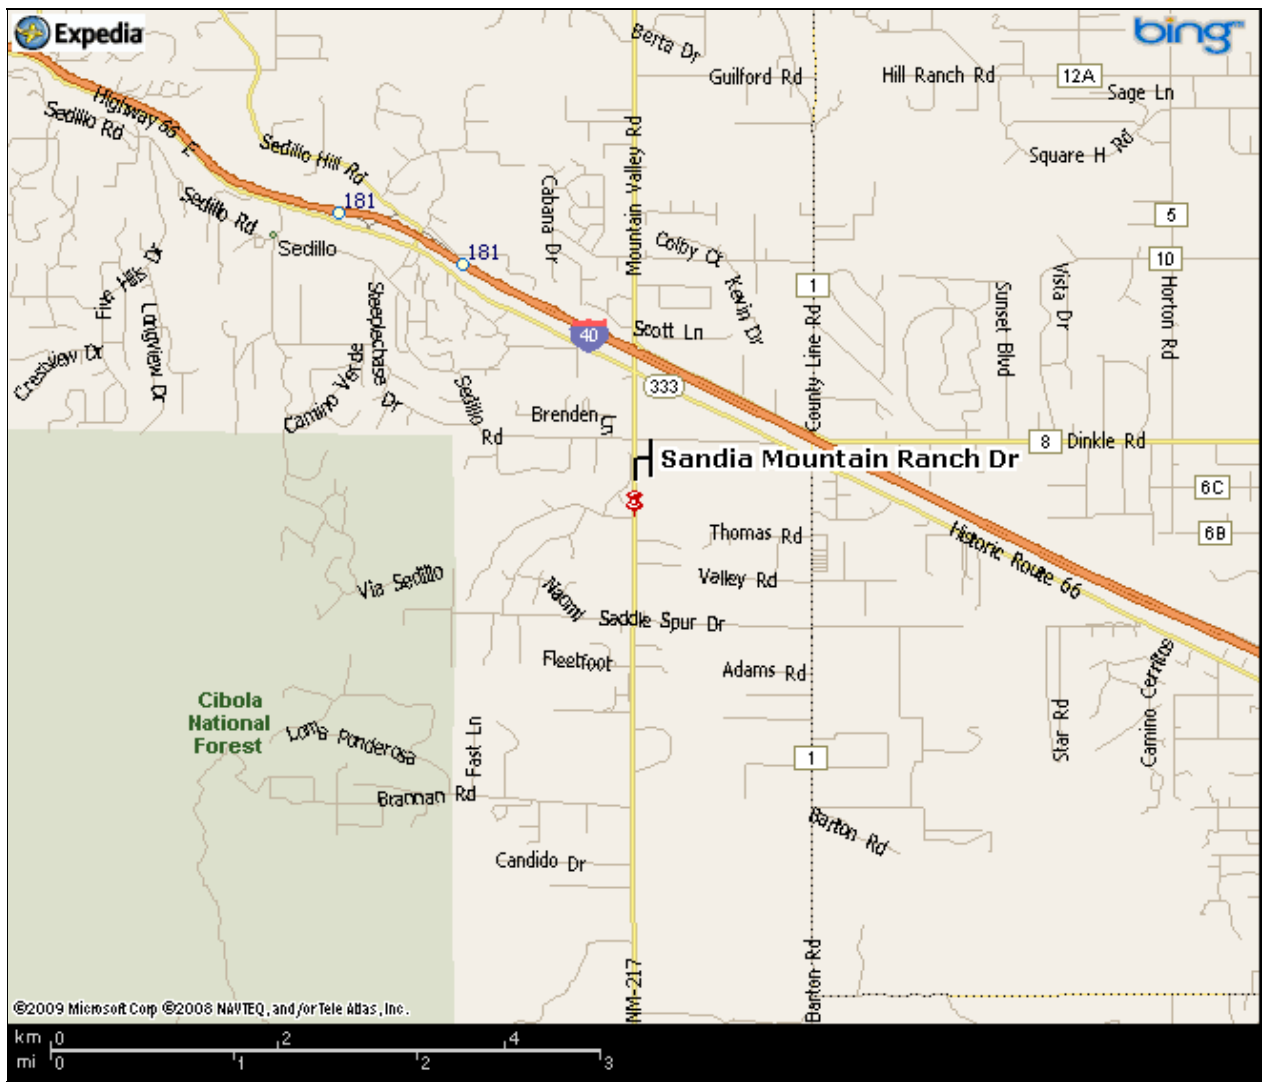

County Level Map

Zoom In

Zoom Out