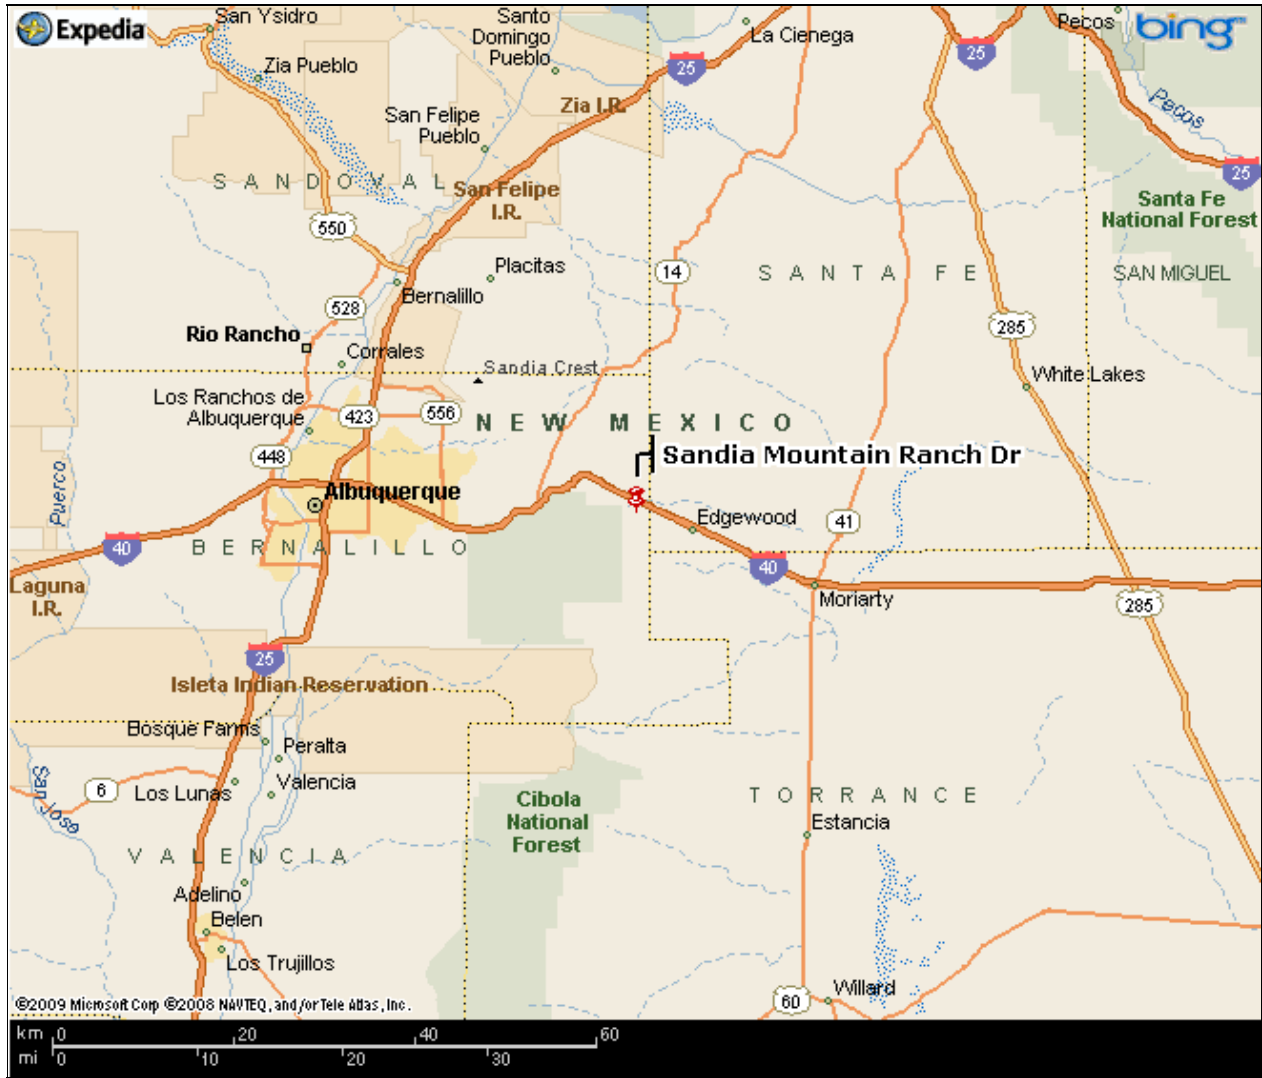

State Level Map

Zoom In

Zoom Out